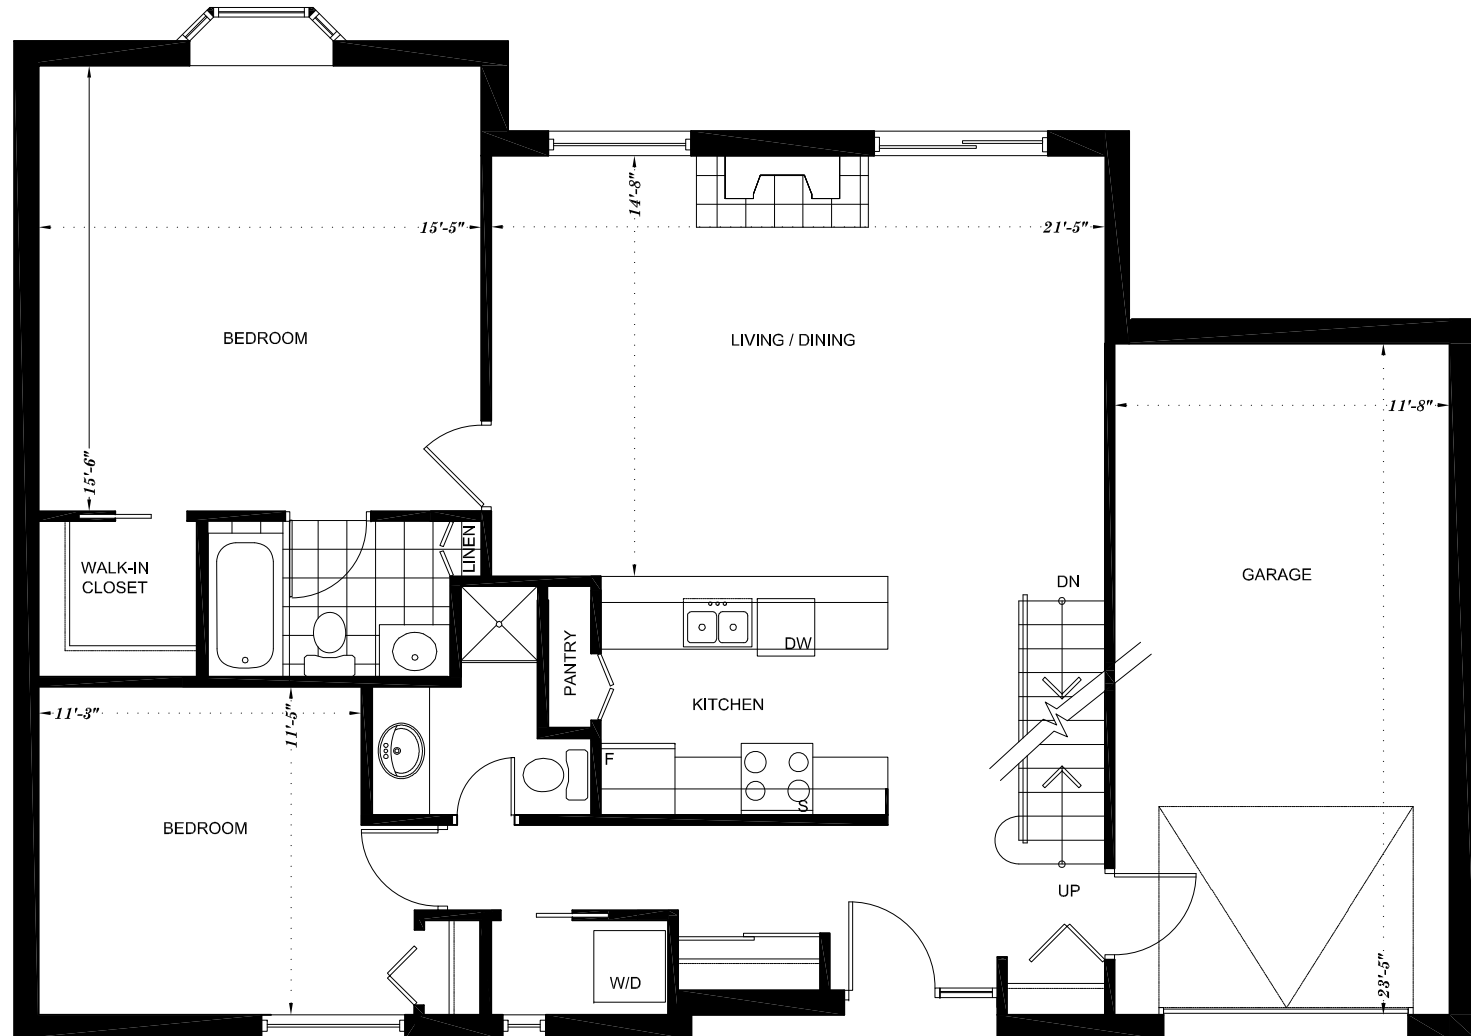

# The Blue Spruce

LOT 5 - MAIN FLOOR

Main Floor - 1266 sq.ft.

Wilson Developments (Lindsay) Inc.  
Sales Information: (705) 328-0481 1-800-963-7546  
email: [info@arbourvillage.com](mailto:info@arbourvillage.com)  
web: [www.arbourvillage.com](http://www.arbourvillage.com)

# The Blue Spruce

LOT 5 - LOFT

Loft - 416 sq.ft.

Wilson Developments (Lindsay) Inc.  
Sales Information: (705) 328-0481 1-800-963-7546  
email: [info@arbourvillage.com](mailto:info@arbourvillage.com)  
web: [www.arbourvillage.com](http://www.arbourvillage.com)