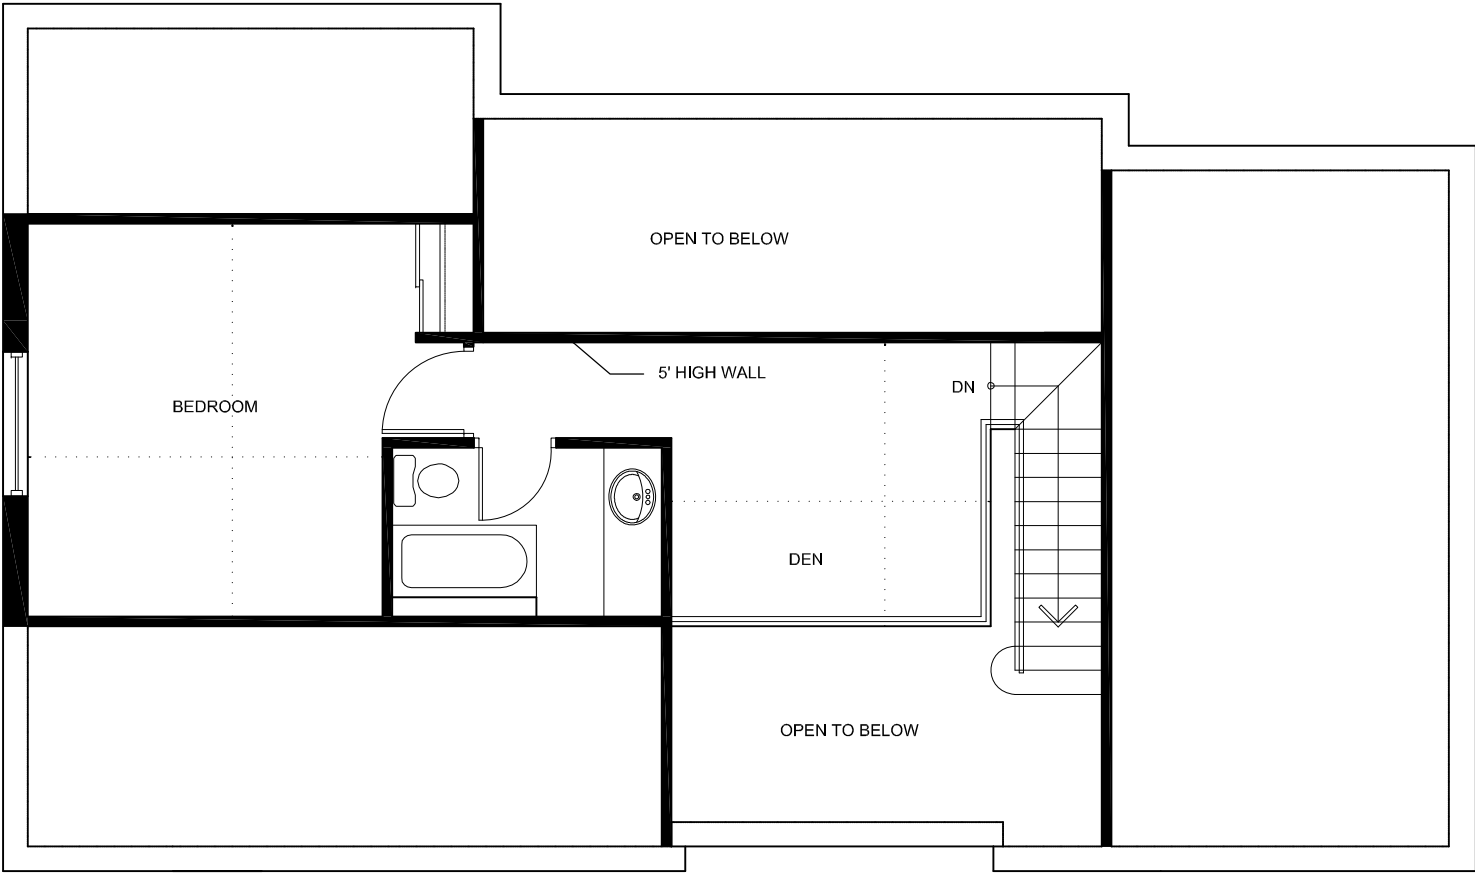

# The Blue Spruce

LOT 5 - MAIN FLOOR

Main Floor - 1266 sq.ft.

Wilson Developments (Lindsay) Inc.  
Sales Information: (705) 328-0481 1-800-963-7546  
email: [info@arbourvillage.com](mailto:info@arbourvillage.com)  
web: [www.arbourvillage.com](http://www.arbourvillage.com)

# The Blue Spruce

LOT 5 - LOFT

Loft - 416 sq.ft.

Wilson Developments (Lindsay) Inc.  
Sales Information: (705) 328-0481 1-800-963-7546  
email: [info@arbourvillage.com](mailto:info@arbourvillage.com)  
web: [www.arbourvillage.com](http://www.arbourvillage.com)