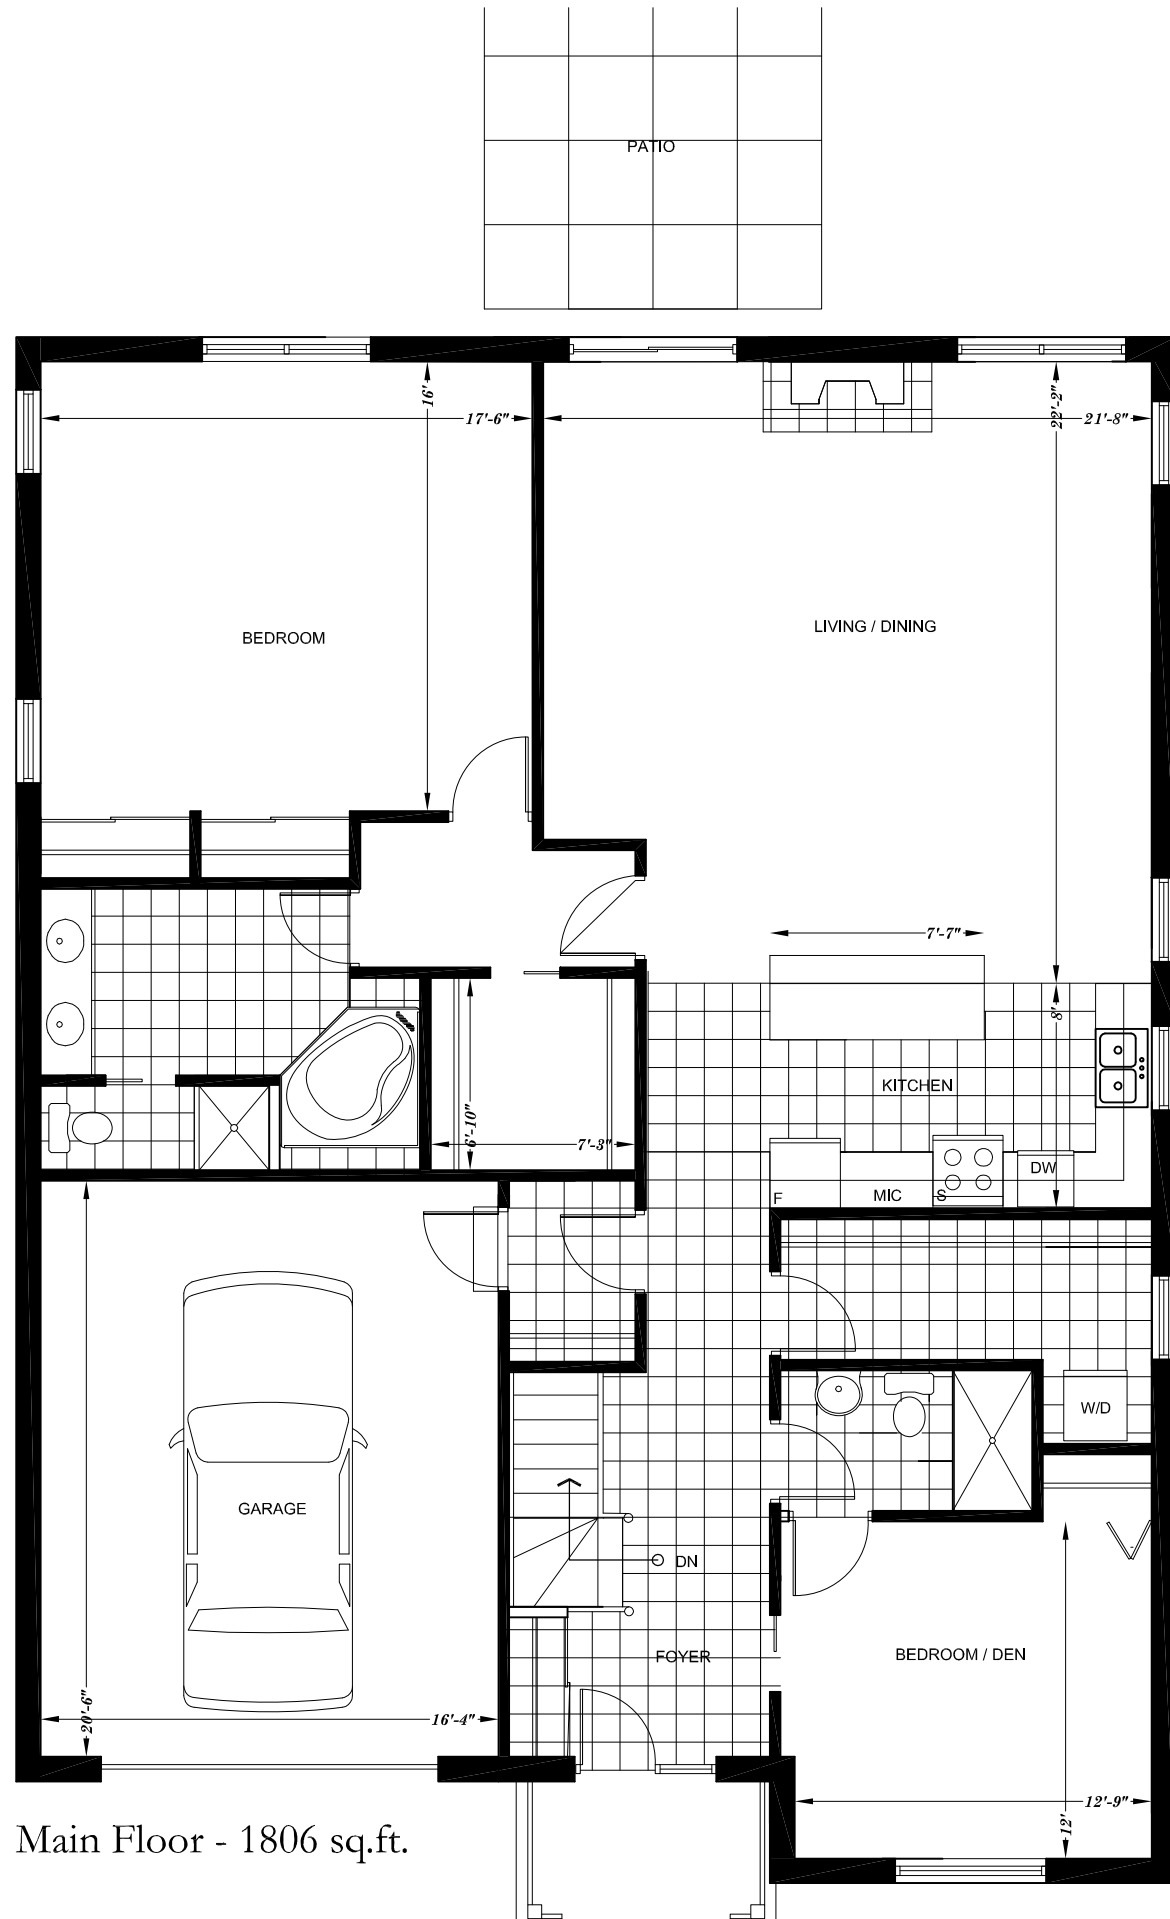

The Willow

LOT 10

Main Floor - 1806 sq.ft.

Wilson Developments (Lindsay) Inc.
 Sales Information: (705) 328-0481 1-800-963-7546
 email: info@arbourvillage.com
 web: www.arbourvillage.com